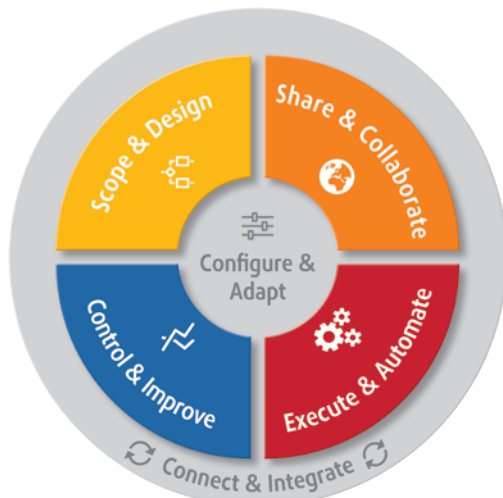

BPM|Flow heißt die neue Automatisierungslösung

Mit BPM|Flow haben Sie nun eine extrem flexible und leistungsstarke Human-Workflow-Lösung, die eng in Aeneis integriert ist.

Über die BPMN-2.0-Schnittstelle und die REST-API kann Aeneis weiterhin andere Werkzeuge und Workflow-Engines anbinden.

BPM|Flow

weitere Workflow-Engines